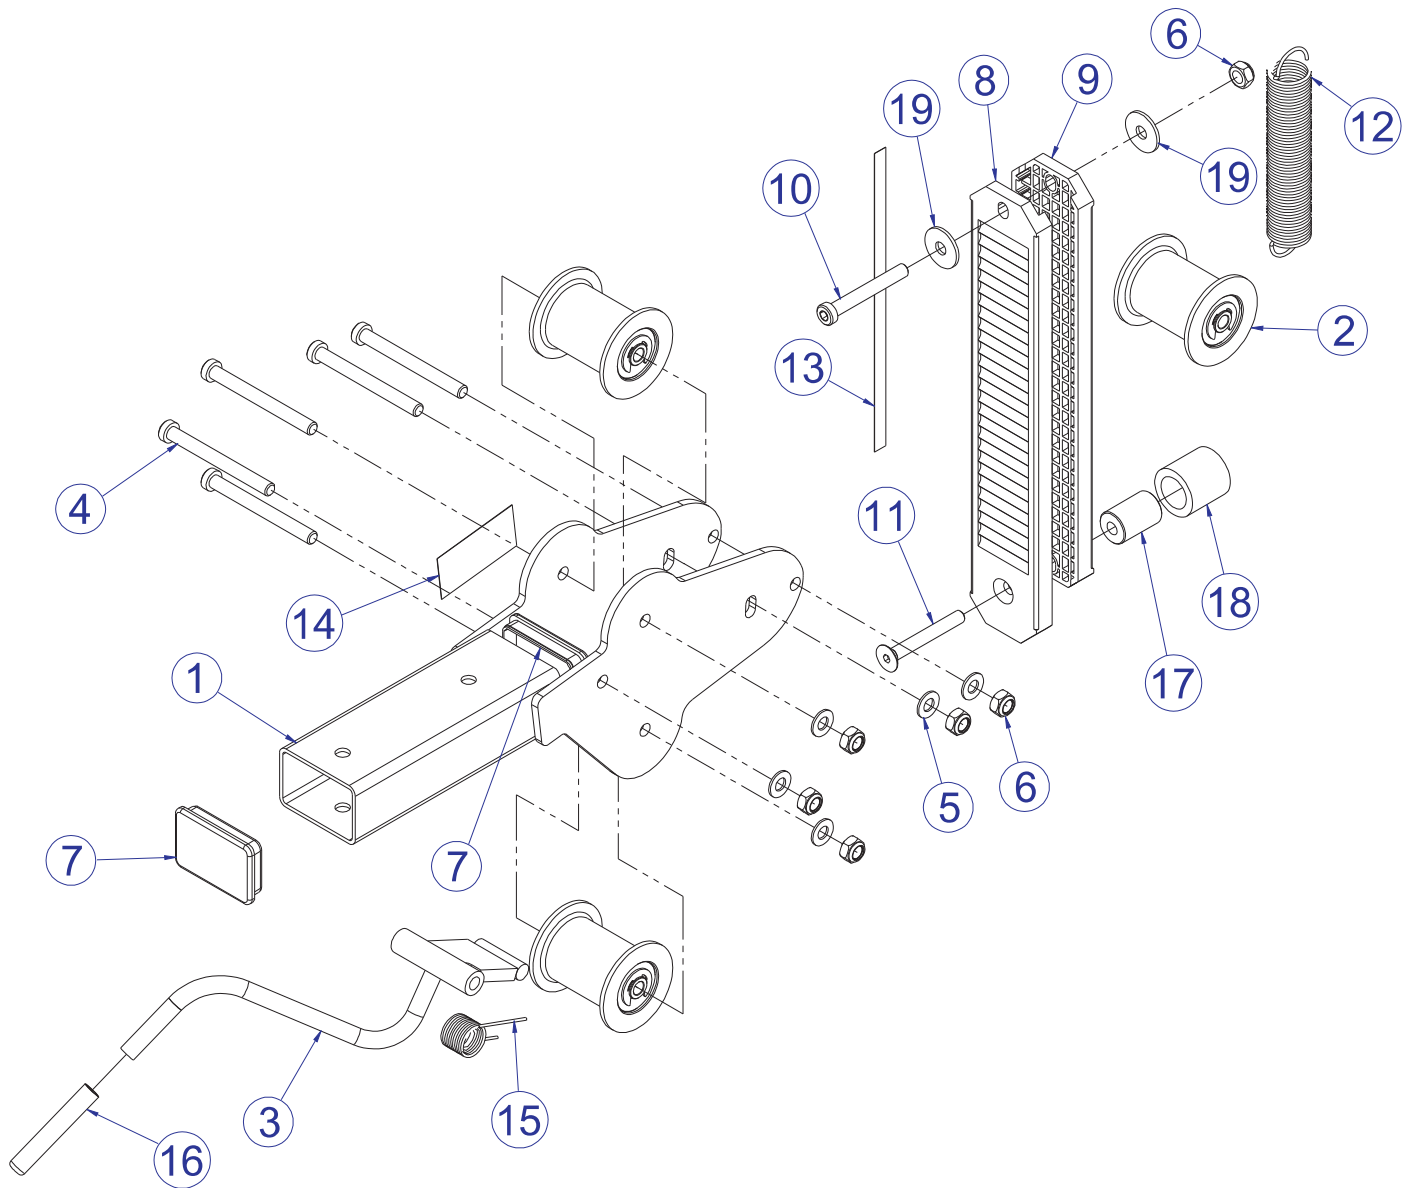

# PSPECSE PECTORAL FLY 90° ROLLER SEAT ASSEMBLY - 7396701

---

SEE PAGE 12 FOR LEGEND

# PSPECSE PECTORAL FLY 90° ROLLER SEAT ASSEMBLY LEGEND

ITEM NO.	QTY.	PART NO.	DESCRIPTION
1	1	7396801	WELDMNT, 90 DEG ROLLER SEAT
2	3	7564201	ASSY, SEAT ROLLER
3	1	7387595	WELDMNT, PS-ROLLER SEAT HANDLE
4	5	3236217	SCREW, M10 X1.5 100MM
5	5	3236601	WASHER, 3/8 SAE SS
6	6	3236801	NUT, M10 HEX NYLOCK SS
7	2	7352301	CAP, END 2 X 3
8	1	7564301	SEATRACK, ROLLER SERRATED
9	1	7564401	SEATRACK, FLAT
10	1	3236212	SCREW, M10 X1.5 75MM
11	1	3238312	M10x1.5x75mm
12	1	7442601	SPRING, PRO2 ROLLER SEAT
13	1	7422002	LABEL, SEAT ADJUST
14	1	7422001	LABEL, SEAT INST
15	1	7442701	SPRNG, PRO2 HANDLE TORSION
16	1	3238502	CAP, 1/2 X 3
17	1	7570601	STOP, ROLLER SEAT
18	1	3235802	GRIP, SHADOW GRAY, 1.5"
19	2	3236602	WASHER, 3/8 ID X 1.25 OD SS