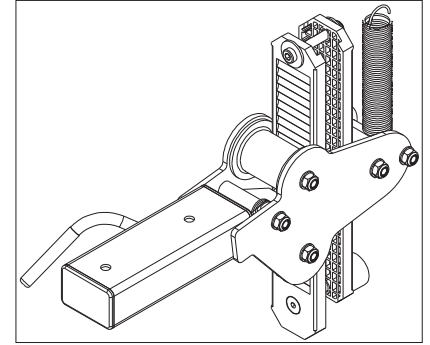

# PSPECSE PECTORAL FLY 90° ROLLER SEAT ASSEMBLY - 7396701

---

SEE PAGE 12 FOR LEGEND

# PSPECSE PECTORAL FLY 90° ROLLER SEAT ASSEMBLY LEGEND

ITEM NO.	QTY.	PART NO.	DESCRIPTION
1	1	7396801	WELDMNT, 90 DEG ROLLER SEAT
2	3	7564201	ASSY, SEAT ROLLER
3	1	7387595	WELDMNT, PS-ROLLER SEAT HANDLE
4	5	3236217	SCREW, M10 X1.5 100MM
5	5	3236601	WASHER, 3/8 SAE SS
6	6	3236801	NUT, M10 HEX NYLOCK SS
7	2	7352301	CAP, END 2 X 3
8	1	7564301	SEATRACK, ROLLER SERRATED
9	1	7564401	SEATRACK, FLAT
10	1	3236212	SCREW, M10 X1.5 75MM
11	1	3238312	M10x1.5x75mm
12	1	7442601	SPRING, PRO2 ROLLER SEAT
13	1	7422002	LABEL, SEAT ADJUST
14	1	7422001	LABEL, SEAT INST
15	1	7442701	SPRNG, PRO2 HANDLE TORSION
16	1	3238502	CAP, 1/2 X 3
17	1	7570601	STOP, ROLLER SEAT
18	1	3235802	GRIP, SHADOW GRAY, 1.5"
19	2	3236602	WASHER, 3/8 ID X 1.25 OD SS